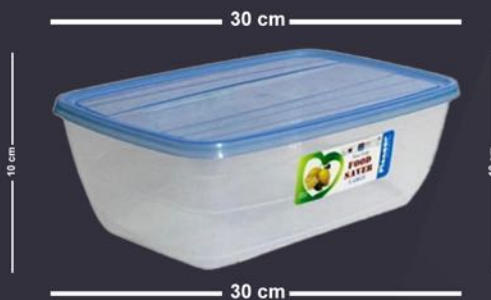

PLASTIC CONTAINERS

DB
DISPOSABLE BAZAAR.

CATERING BOX No. 1 (7 Litre)

Rs.430 (1 Pc)
Rs.4800 (12 Pcs)

CATERING BOX No. 2 (3.1 Litre)

Rs.270 (1 Pc)
Rs.2880 (12 Pcs)
Rs.7920 (36 Pcs)

PLASTIC CONTAINERS BLACK EDITION