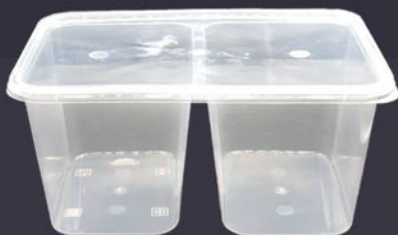

RFC 2500ml Round

Rs.1025 (25 Pcs)
Rs.1950 (50 Pcs)
Rs.3900 (100 Pcs)
Rs.5700 (150 Pcs)

RFC 3000ml Round

Rs.1200 (25 Pcs)
Rs.2300 (50 Pcs)
Rs.4600 (100 Pcs)
Rs.6750 (150 Pcs)

PLASTIC CONTAINERS

2 Portion Tray

Rs.750 (25 Pcs)
Rs.1400 (50 Pcs)
Rs.2800 (100 Pcs)
Rs.13500 (500 Pcs)

4 Portion Tray

Rs.2100 (25 Pcs)
Rs.4100 (50 Pcs)
Rs.8200 (100 Pcs)
Rs.16200 (200 Pcs)

Bucket 1000ml

Rs.1700 (25 Pcs)
Rs.3250 (50 Pcs)
Rs.6500 (100 Pcs)
Rs.24000 (400 Pcs)

PLASTIC CONTAINERS

DB
DISPOSABLE BAZAAR.

CATERING BOX No. 1 (7 Litre)

Rs.430 (1 Pc)
Rs.4800 (12 Pcs)

CATERING BOX No. 2 (3.1 Litre)

Rs.270 (1 Pc)
Rs.2880 (12 Pcs)
Rs.7920 (36 Pcs)

PLASTIC CONTAINERS BLACK EDITION