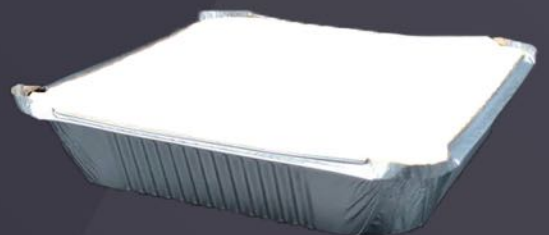

With Lid

Rs.3100 (100 Pcs)

Rs.15250 (500 Pcs)

W/O Lid

Rs.2700 (100 Pcs)

Rs.13250 (500 Pcs)

F-4

With Lid