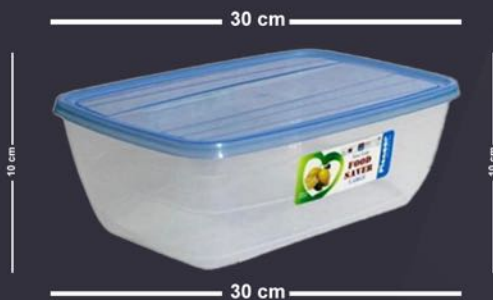

Bucket 1000ml

Rs.1700 (25 Pcs)
Rs.3250 (50 Pcs)
Rs.6500 (100 Pcs)
Rs.24000 (400 Pcs)

PLASTIC CONTAINERS

DB
DISPOSABLE BAZAAR.

CATERING BOX No. 1 (7 Litre)

Rs.430 (1 Pc)
Rs.4800 (12 Pcs)

CATERING BOX No. 2 (3.1 Litre)