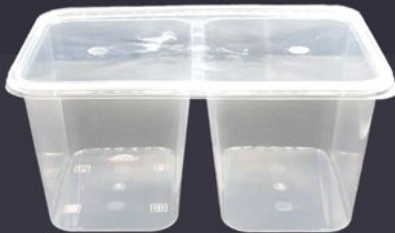

PLASTIC CONTAINERS

RFC 2000ml Round

Rs. 950 (25 Pcs)
Rs. 1850 (50 Pcs)
Rs.3700 (100 Pcs)
Rs.5400 (150 Pcs)

RFC 2500ml Round

Rs.1025 (25 Pcs)
Rs.1950 (50 Pcs)
Rs.3900 (100 Pcs)
Rs.5700 (150 Pcs)

RFC 3000ml Round

Rs.1200 (25 Pcs)
Rs.2300 (50 Pcs)
Rs.4600 (100 Pcs)
Rs.6750 (150 Pcs)

PLASTIC CONTAINERS

2 Portion Tray

Rs.750 (25 Pcs)
Rs.1400 (50 Pcs)
Rs.2800 (100 Pcs)
Rs.13500 (500 Pcs)

4 Portion Tray

Rs.2100 (25 Pcs)
Rs.4100 (50 Pcs)
Rs.8200 (100 Pcs)
Rs.16200 (200 Pcs)