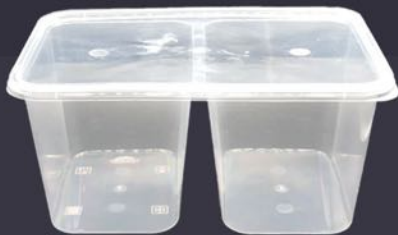

PLASTIC CONTAINERS

RFC 2000ml Round

Rs. 950 (25 Pcs)
Rs. 1850 (50 Pcs)
Rs.3700 (100 Pcs)
Rs.5400 (150 Pcs)

RFC 2500ml Round

Rs.1025 (25 Pcs)
Rs.1950 (50 Pcs)
Rs.3900 (100 Pcs)
Rs.5700 (150 Pcs)

RFC 3000ml Round

Rs.1200 (25 Pcs)
Rs.2300 (50 Pcs)
Rs.4600 (100 Pcs)
Rs.6750 (150 Pcs)

PLASTIC CONTAINERS

DISPOSABLE BAZAAR.

2 Portion Tray

Rs.750 (25 Pcs)
Rs.1400 (50 Pcs)
Rs.2800 (100 Pcs)
Rs.13500 (500 Pcs)

4 Portion Tray