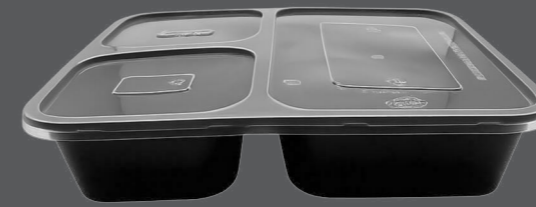

**3 PORTION
TRAY**

QTY	PRICE
25 PCS	Rs.2450
50 PCS	Rs.4800
100 PCS	Rs.9600

CARTON QTY
200 PCS **Rs.19000**