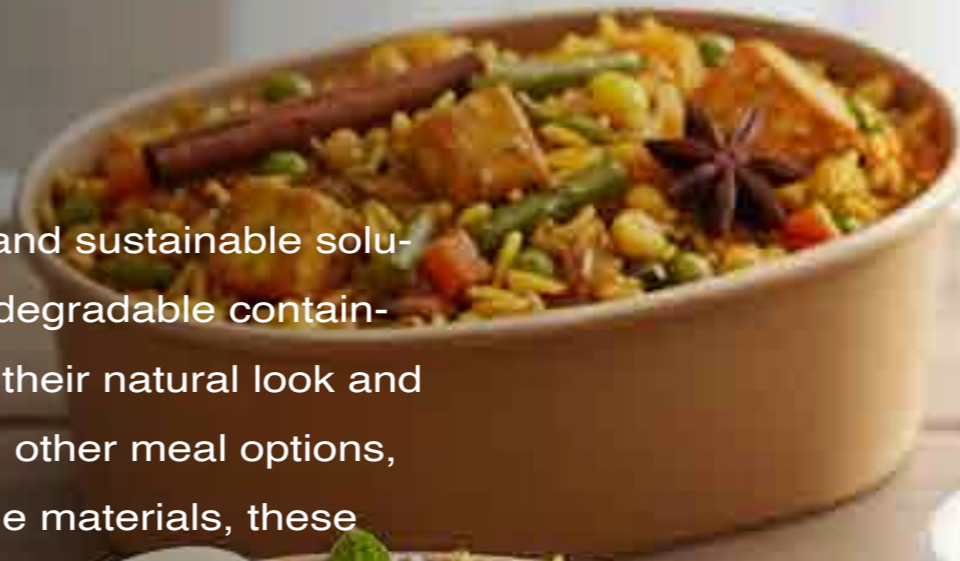

KRAFT & BAGASSES

Our Kraft & bagasses paper products are an eco-friendly and sustainable solution for packaging food and other items. These sturdy, biodegradable containers are perfect for takeout, catering, or food storage. With their natural look and feel, they are ideal for serving dishes like biryani, rice, and other meal options, providing both functionality and style. Made from recyclable materials, these Kraft paper containers are perfect for businesses and customers who prioritize environmentally conscious choices.