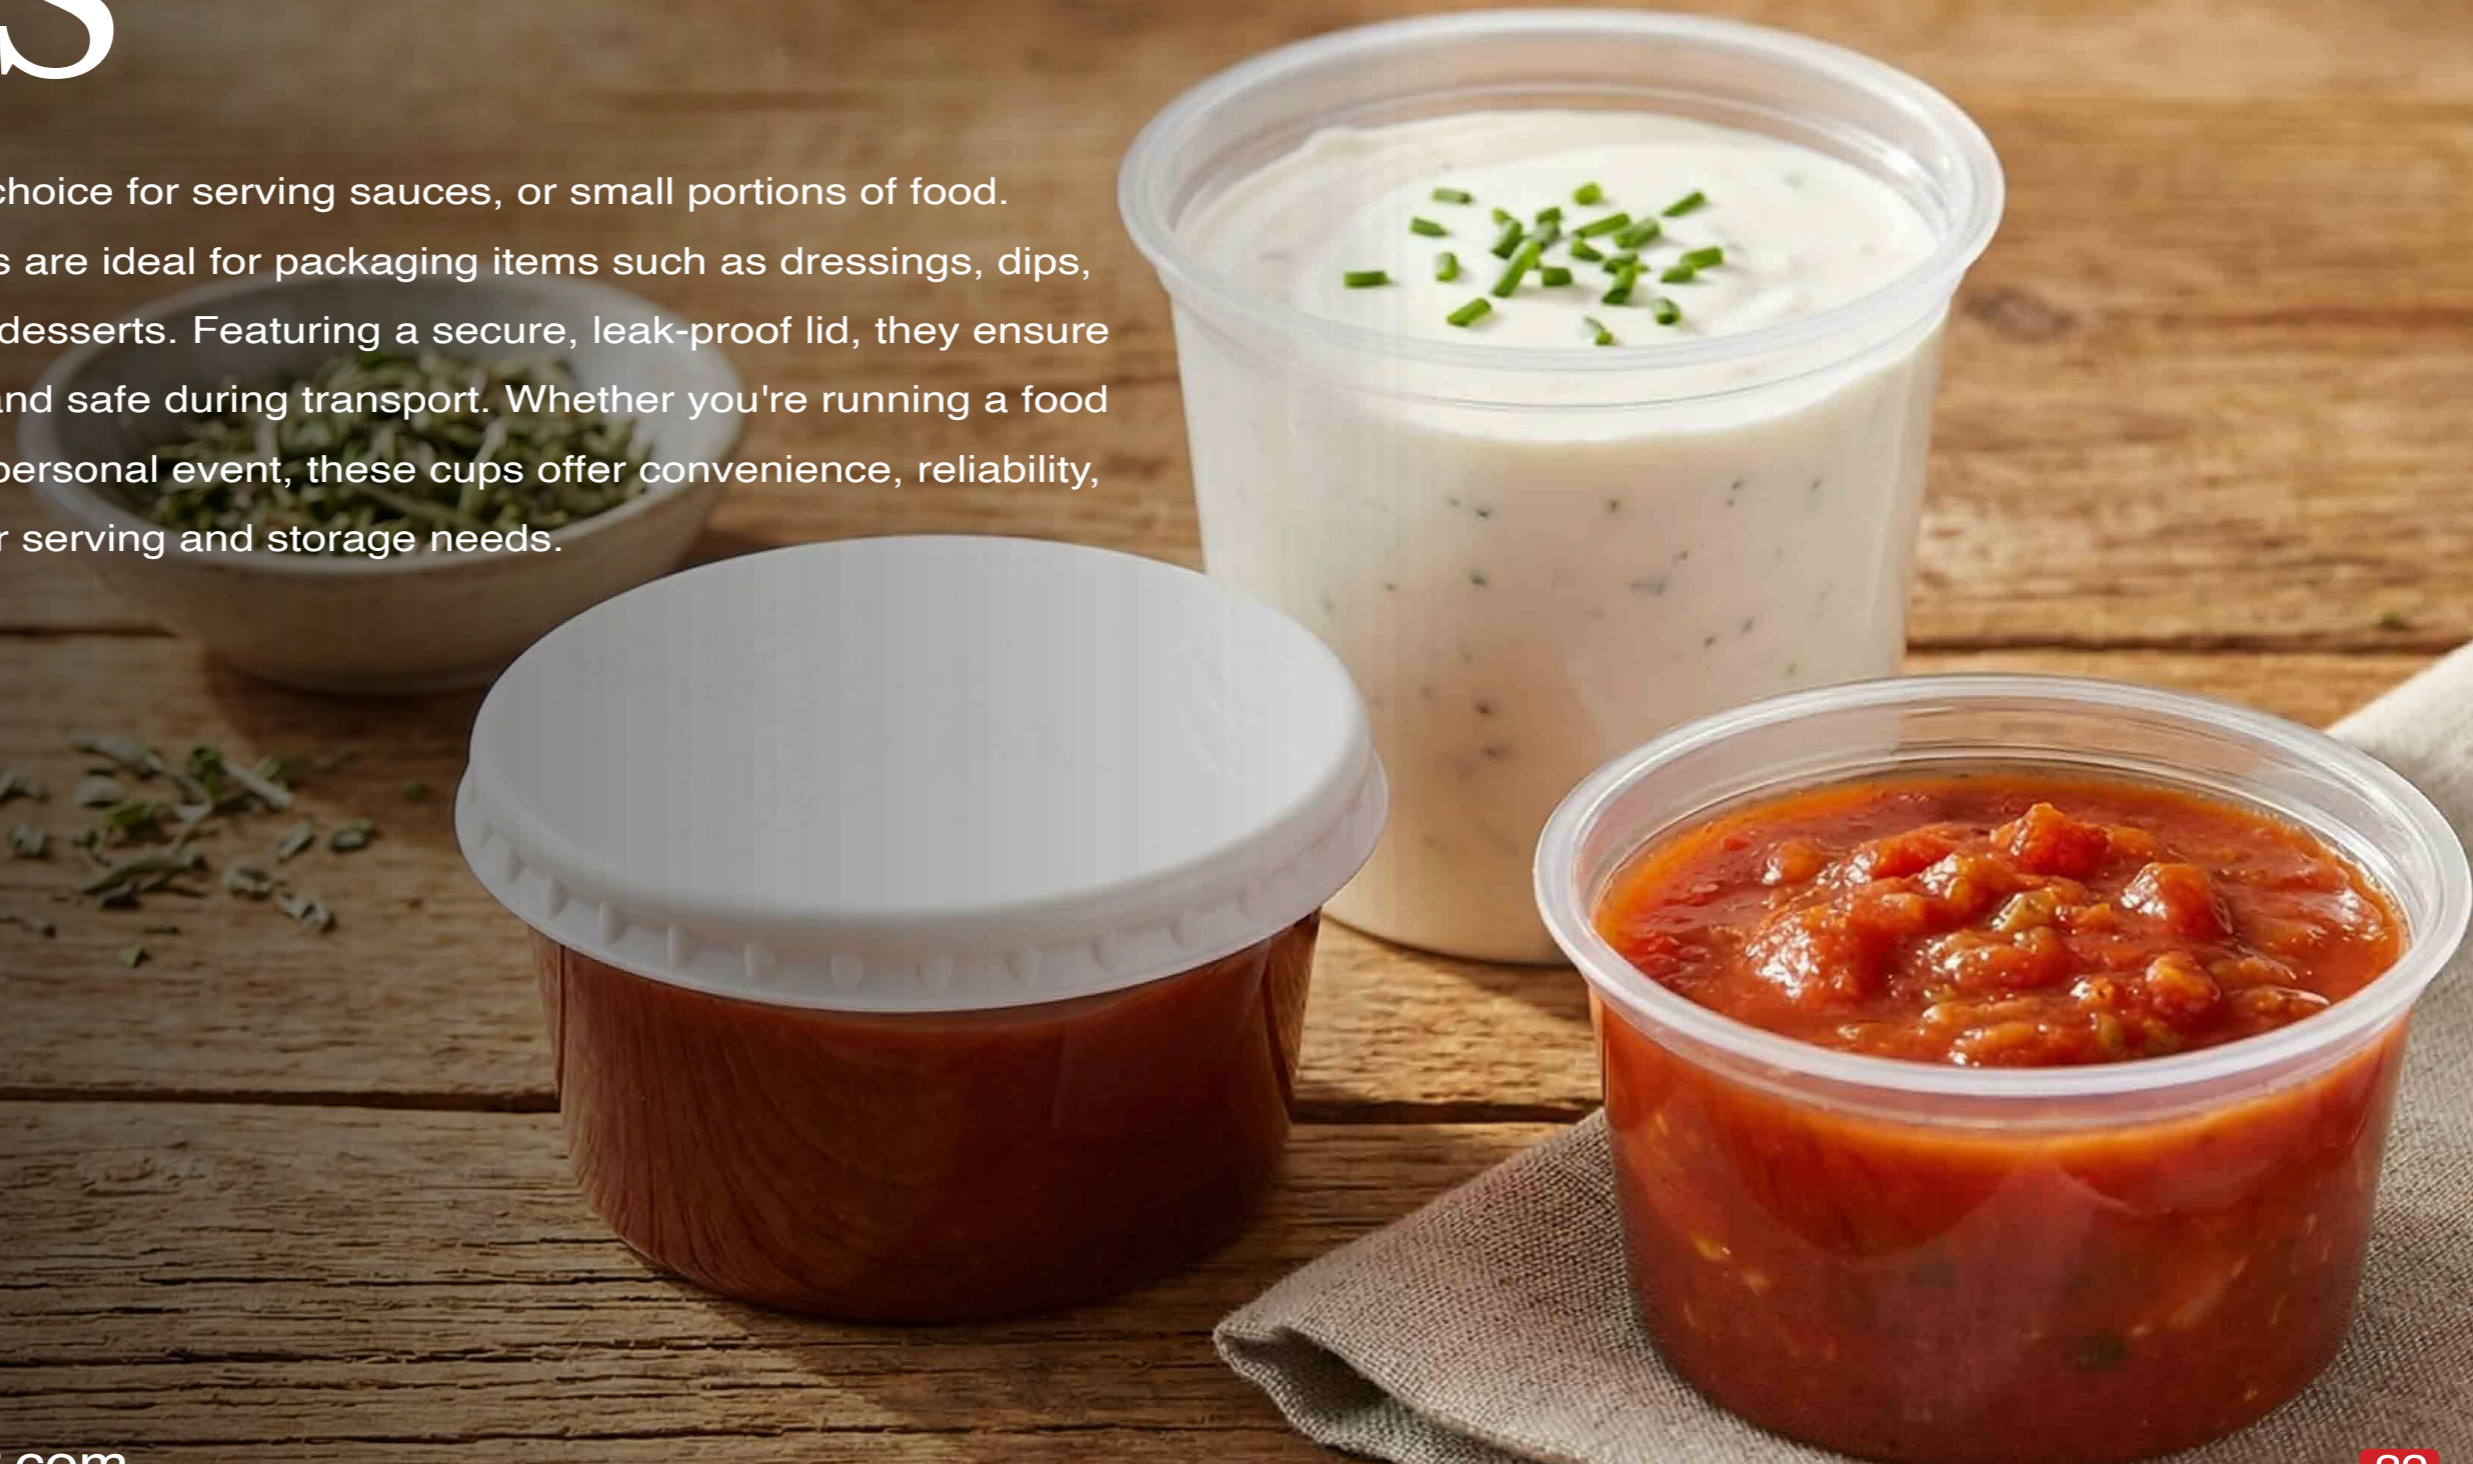

# CUPS

Our cups are the perfect choice for serving sauces, or small portions of food. These versatile containers are ideal for packaging items such as dressings, dips, smoothies, or even small desserts. Featuring a secure, leak-proof lid, they ensure your products stay fresh and safe during transport. Whether you're running a food business or organizing a personal event, these cups offer convenience, reliability, and practicality for all your serving and storage needs.