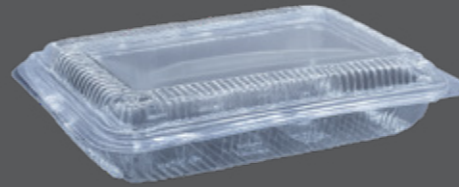

H-1

QTY	PRICE
100 PCS	Rs.430

H-2

QTY	PRICE
100 PCS	Rs.440

H-3

QTY	PRICE
100 PCS	Rs.650

H-6

QTY	PRICE
100 PCS	Rs.950

H-9

QTY	PRICE
100 PCS	Rs.380

CARTON QTY
2000 PCS **Rs.7400**

CARTON QTY
2000 PCS **Rs.8000**

CARTON QTY
2000 PCS **Rs.11000**

CARTON QTY
1000 PCS **Rs.8500**

CARTON QTY
2000 PCS **Rs.6600**