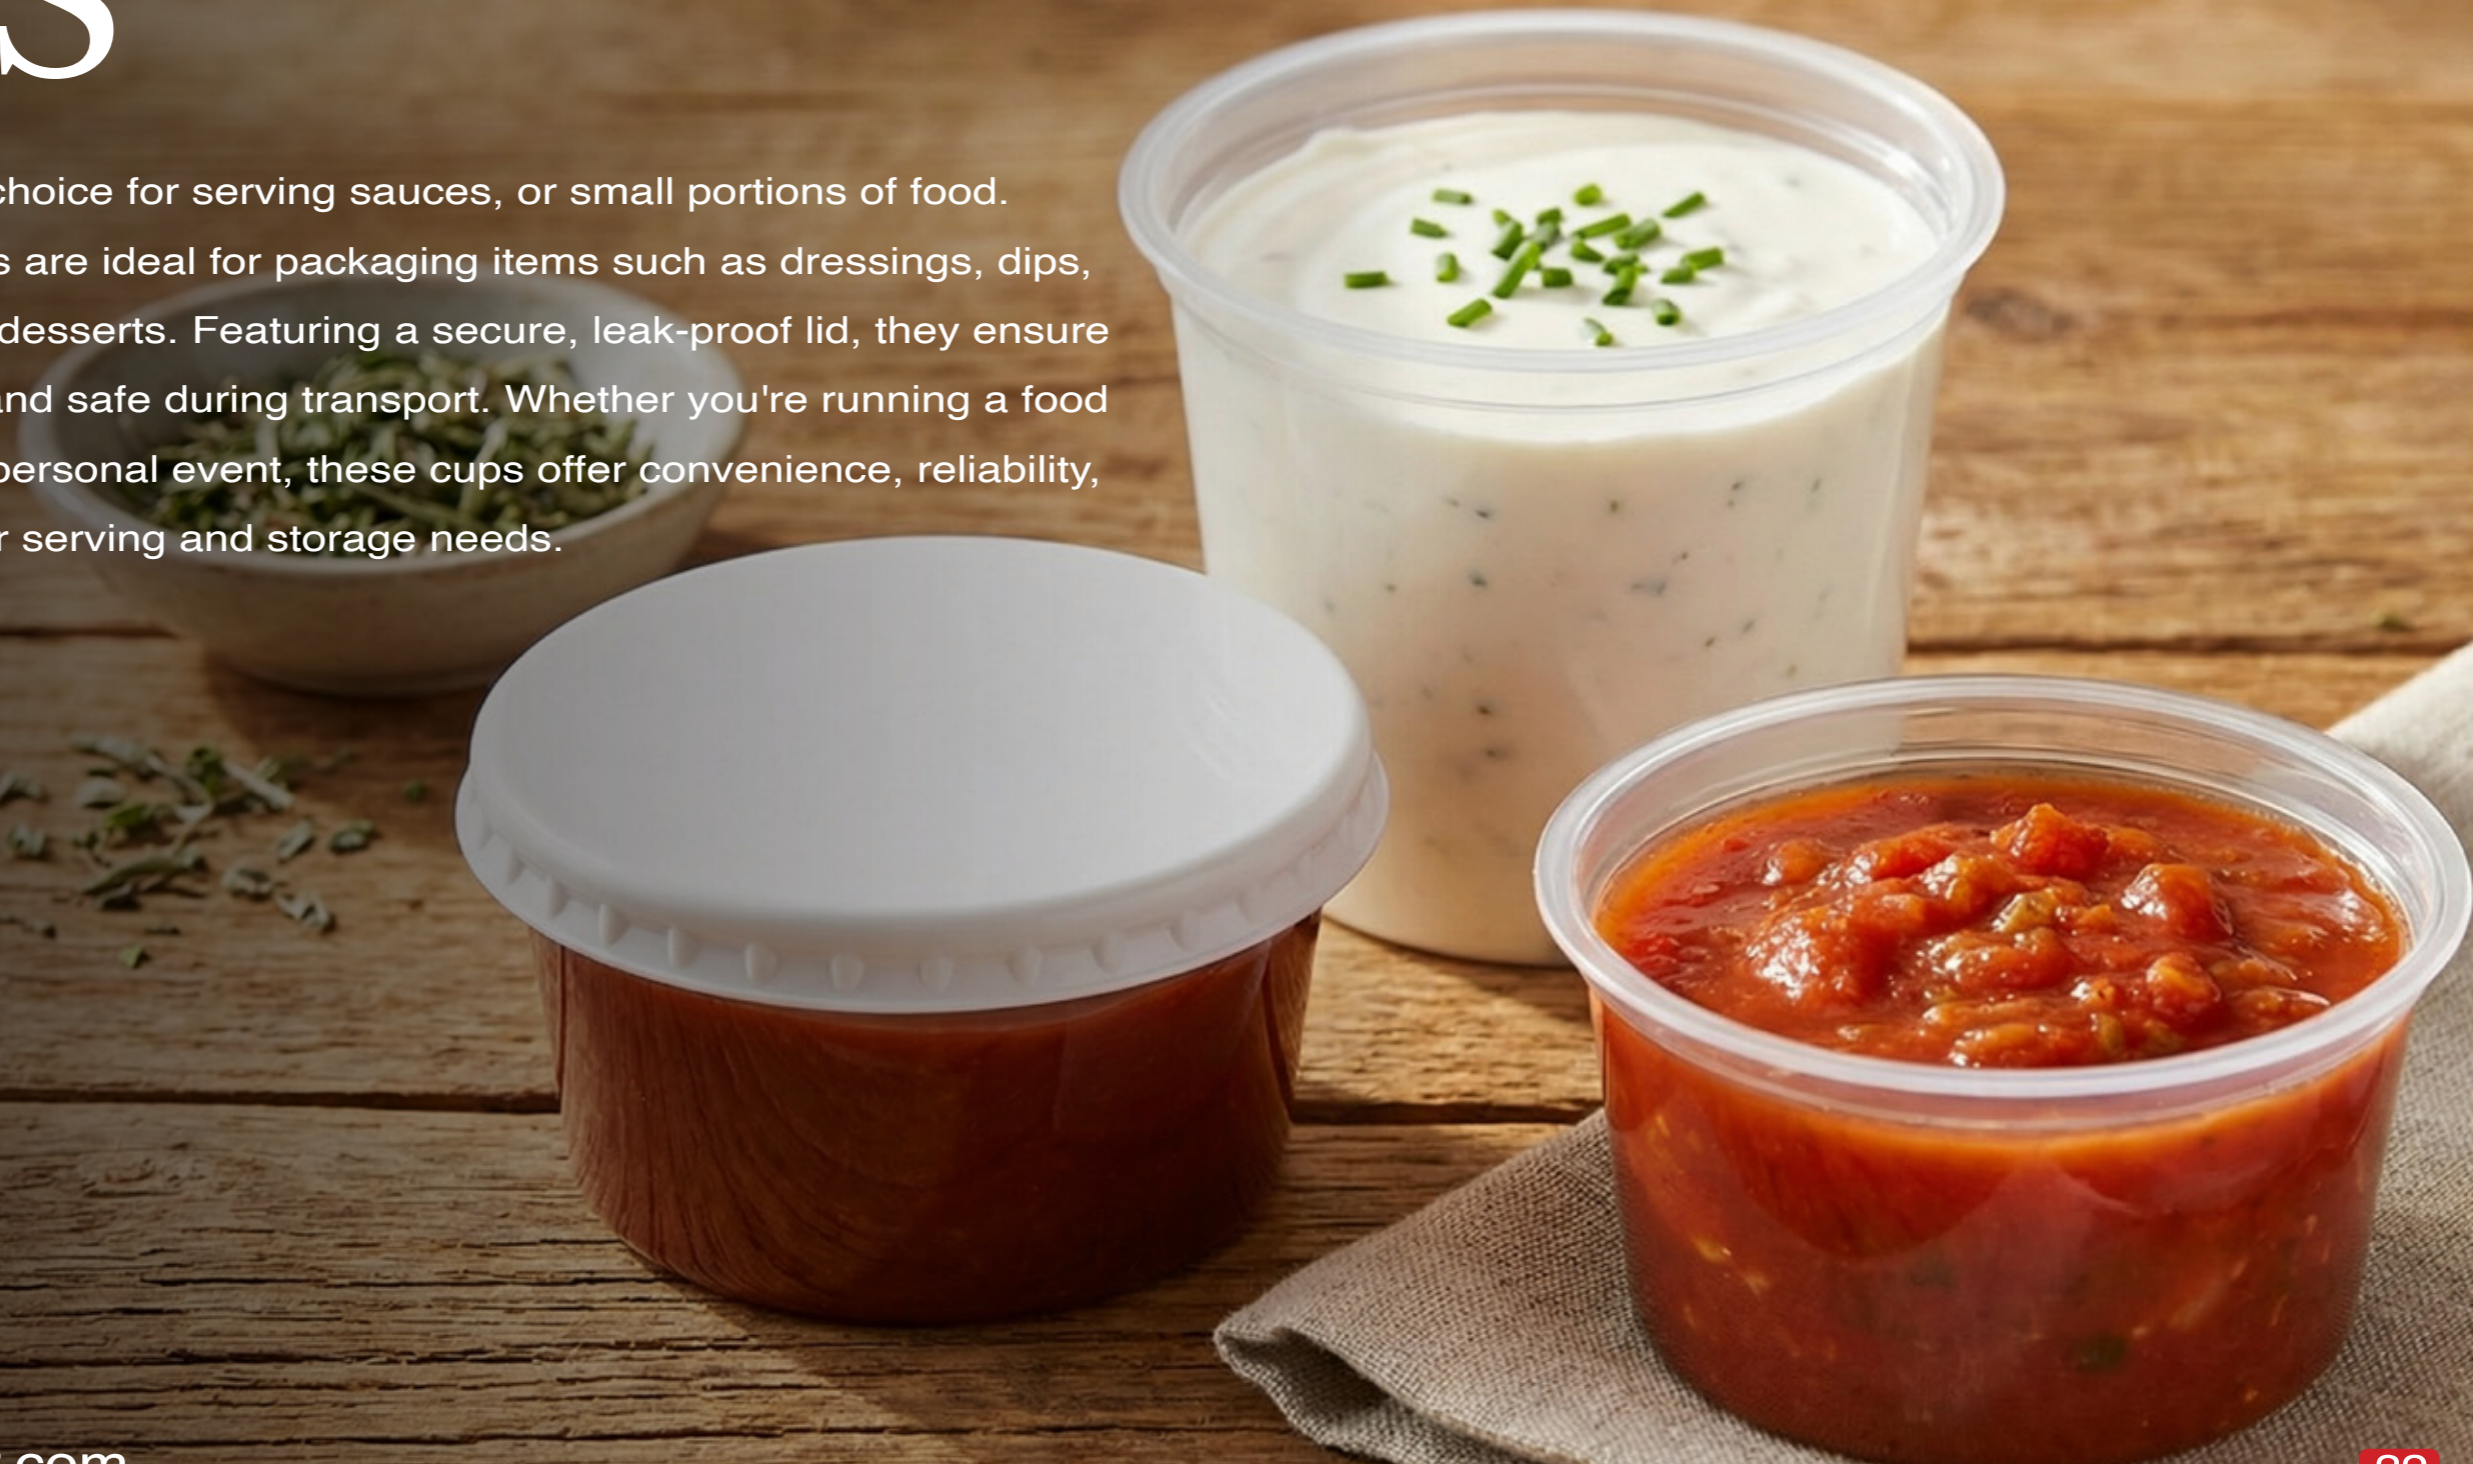

Our cups are the perfect choice for serving sauces, or small portions of food. These versatile containers are ideal for packaging items such as dressings, dips, smoothies, or even small desserts. Featuring a secure, leak-proof lid, they ensure your products stay fresh and safe during transport. Whether you're running a food business or organizing a personal event, these cups offer convenience, reliability, and practicality for all your serving and storage needs.