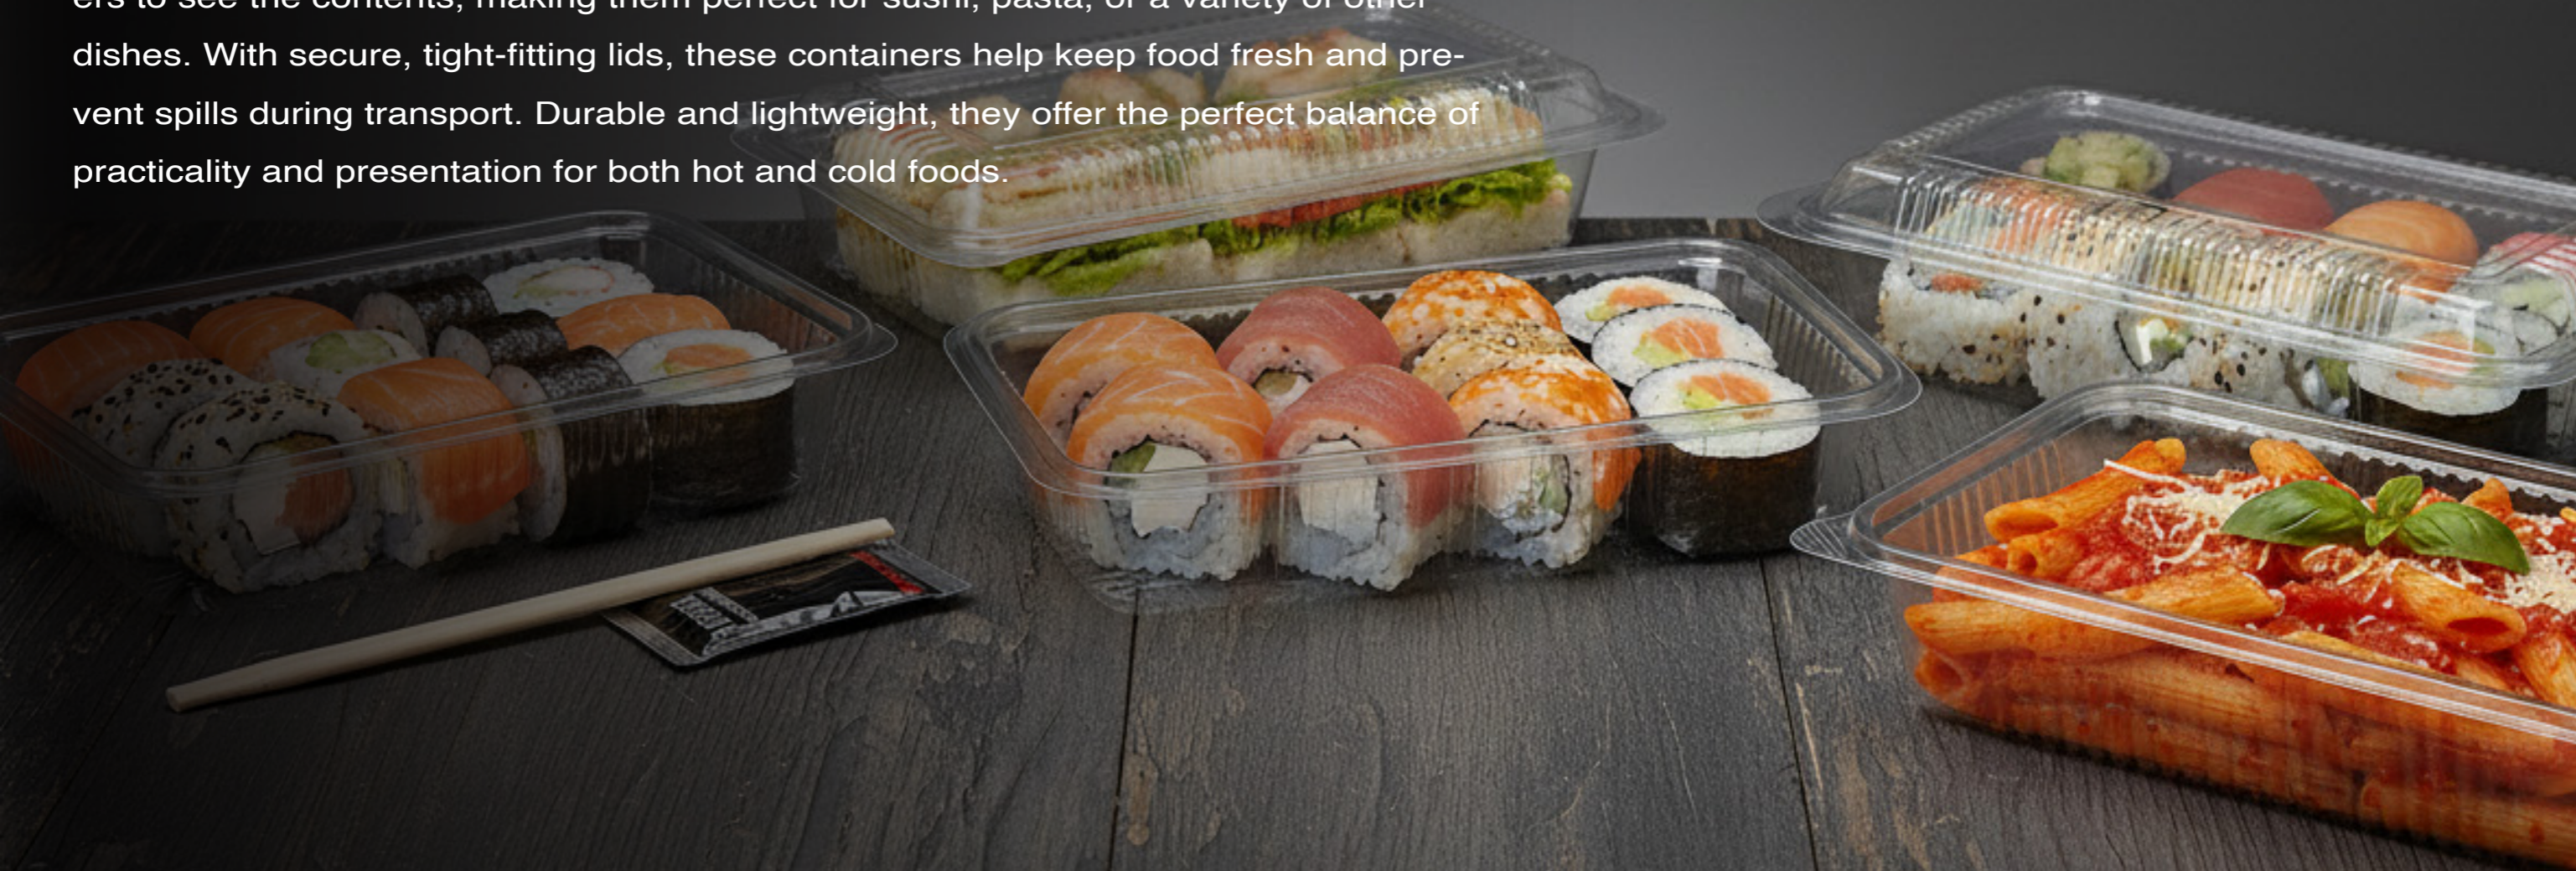

PLASTIC

Our plastic containers are designed for convenient storage and presentation of your food. Ideal for takeout, catering, or food storage, these clear containers allow customers to see the contents, making them perfect for sushi, pasta, or a variety of other dishes. With secure, tight-fitting lids, these containers help keep food fresh and prevent spills during transport. Durable and lightweight, they offer the perfect balance of practicality and presentation for both hot and cold foods.