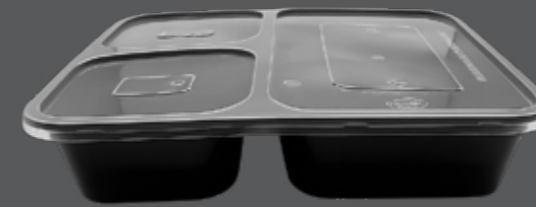

**3 PORTION
TRAY**

QTY	PRICE
25 PCS	Rs.2450
50 PCS	Rs.4800
100 PCS	Rs.9600

CARTON QTY
200 PCS **Rs.19000**