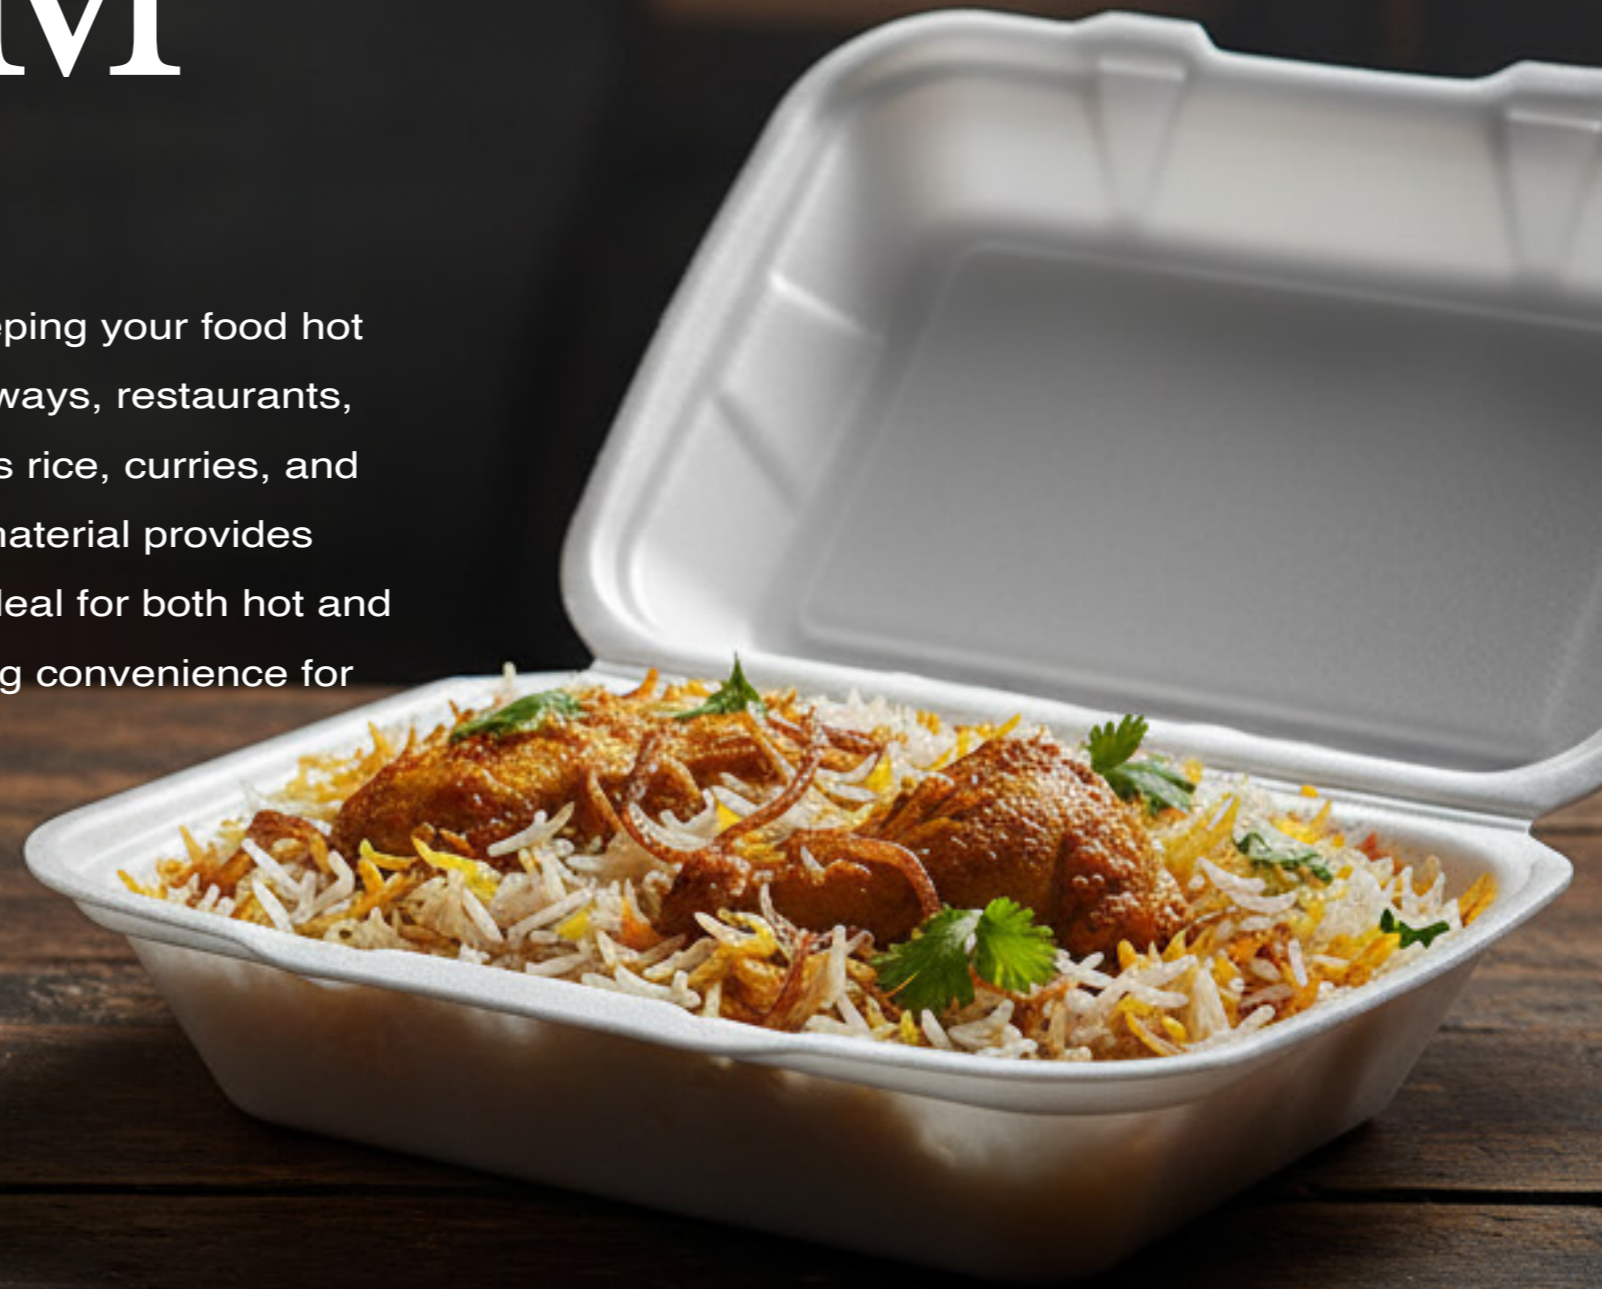

CARTON QTY
200 PCS **Rs.19000**

**3 PORTION
TRAY**

QTY	PRICE
25 PCS	Rs.2450
50 PCS	Rs.4800
100 PCS	Rs.9600

CARTON QTY
200 PCS **Rs.19000**

STYROFOAM THERMOPOLE

Our Styrofoam Thermopole containers are an excellent choice for keeping your food hot and fresh. These durable, lightweight containers are perfect for takeaways, restaurants, and catering services. Designed for holding a variety of foods, such as rice, curries, and appetizers, they are both practical and economical. The thermopole material provides excellent insulation, keeping your meals at the perfect temperature. Ideal for both hot and cold dishes, these containers are easy to store and dispose of, offering convenience for both customers and businesses.