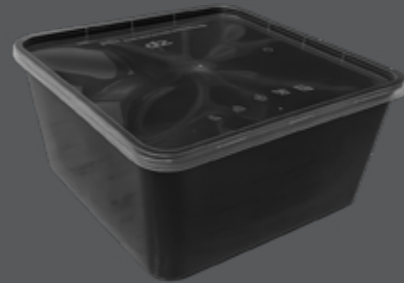

PLASTIC CONTAINERS

**2000ML
SQUARE**

**3000ML
SQUARE**

R-10

R-16

QTY	PRICE

25 PCS	Rs.1250

50 PCS	Rs.2400

100 PCS	Rs.4800

QTY	PRICE

25 PCS	Rs.1500

50 PCS	Rs.2900

100 PCS	Rs.5800

QTY	PRICE

25 PCS	Rs.450

50 PCS	Rs.800

100 PCS	Rs.1600

QTY	PRICE

25 PCS	Rs.475

50 PCS	Rs.850

100 PCS	Rs.1700

CARTON QTY
150 PCS **Rs.6900**

CARTON QTY
150 PCS **Rs.8400**

CARTON QTY
500 PCS **Rs.7500**

CARTON QTY
500 PCS **Rs.8000**