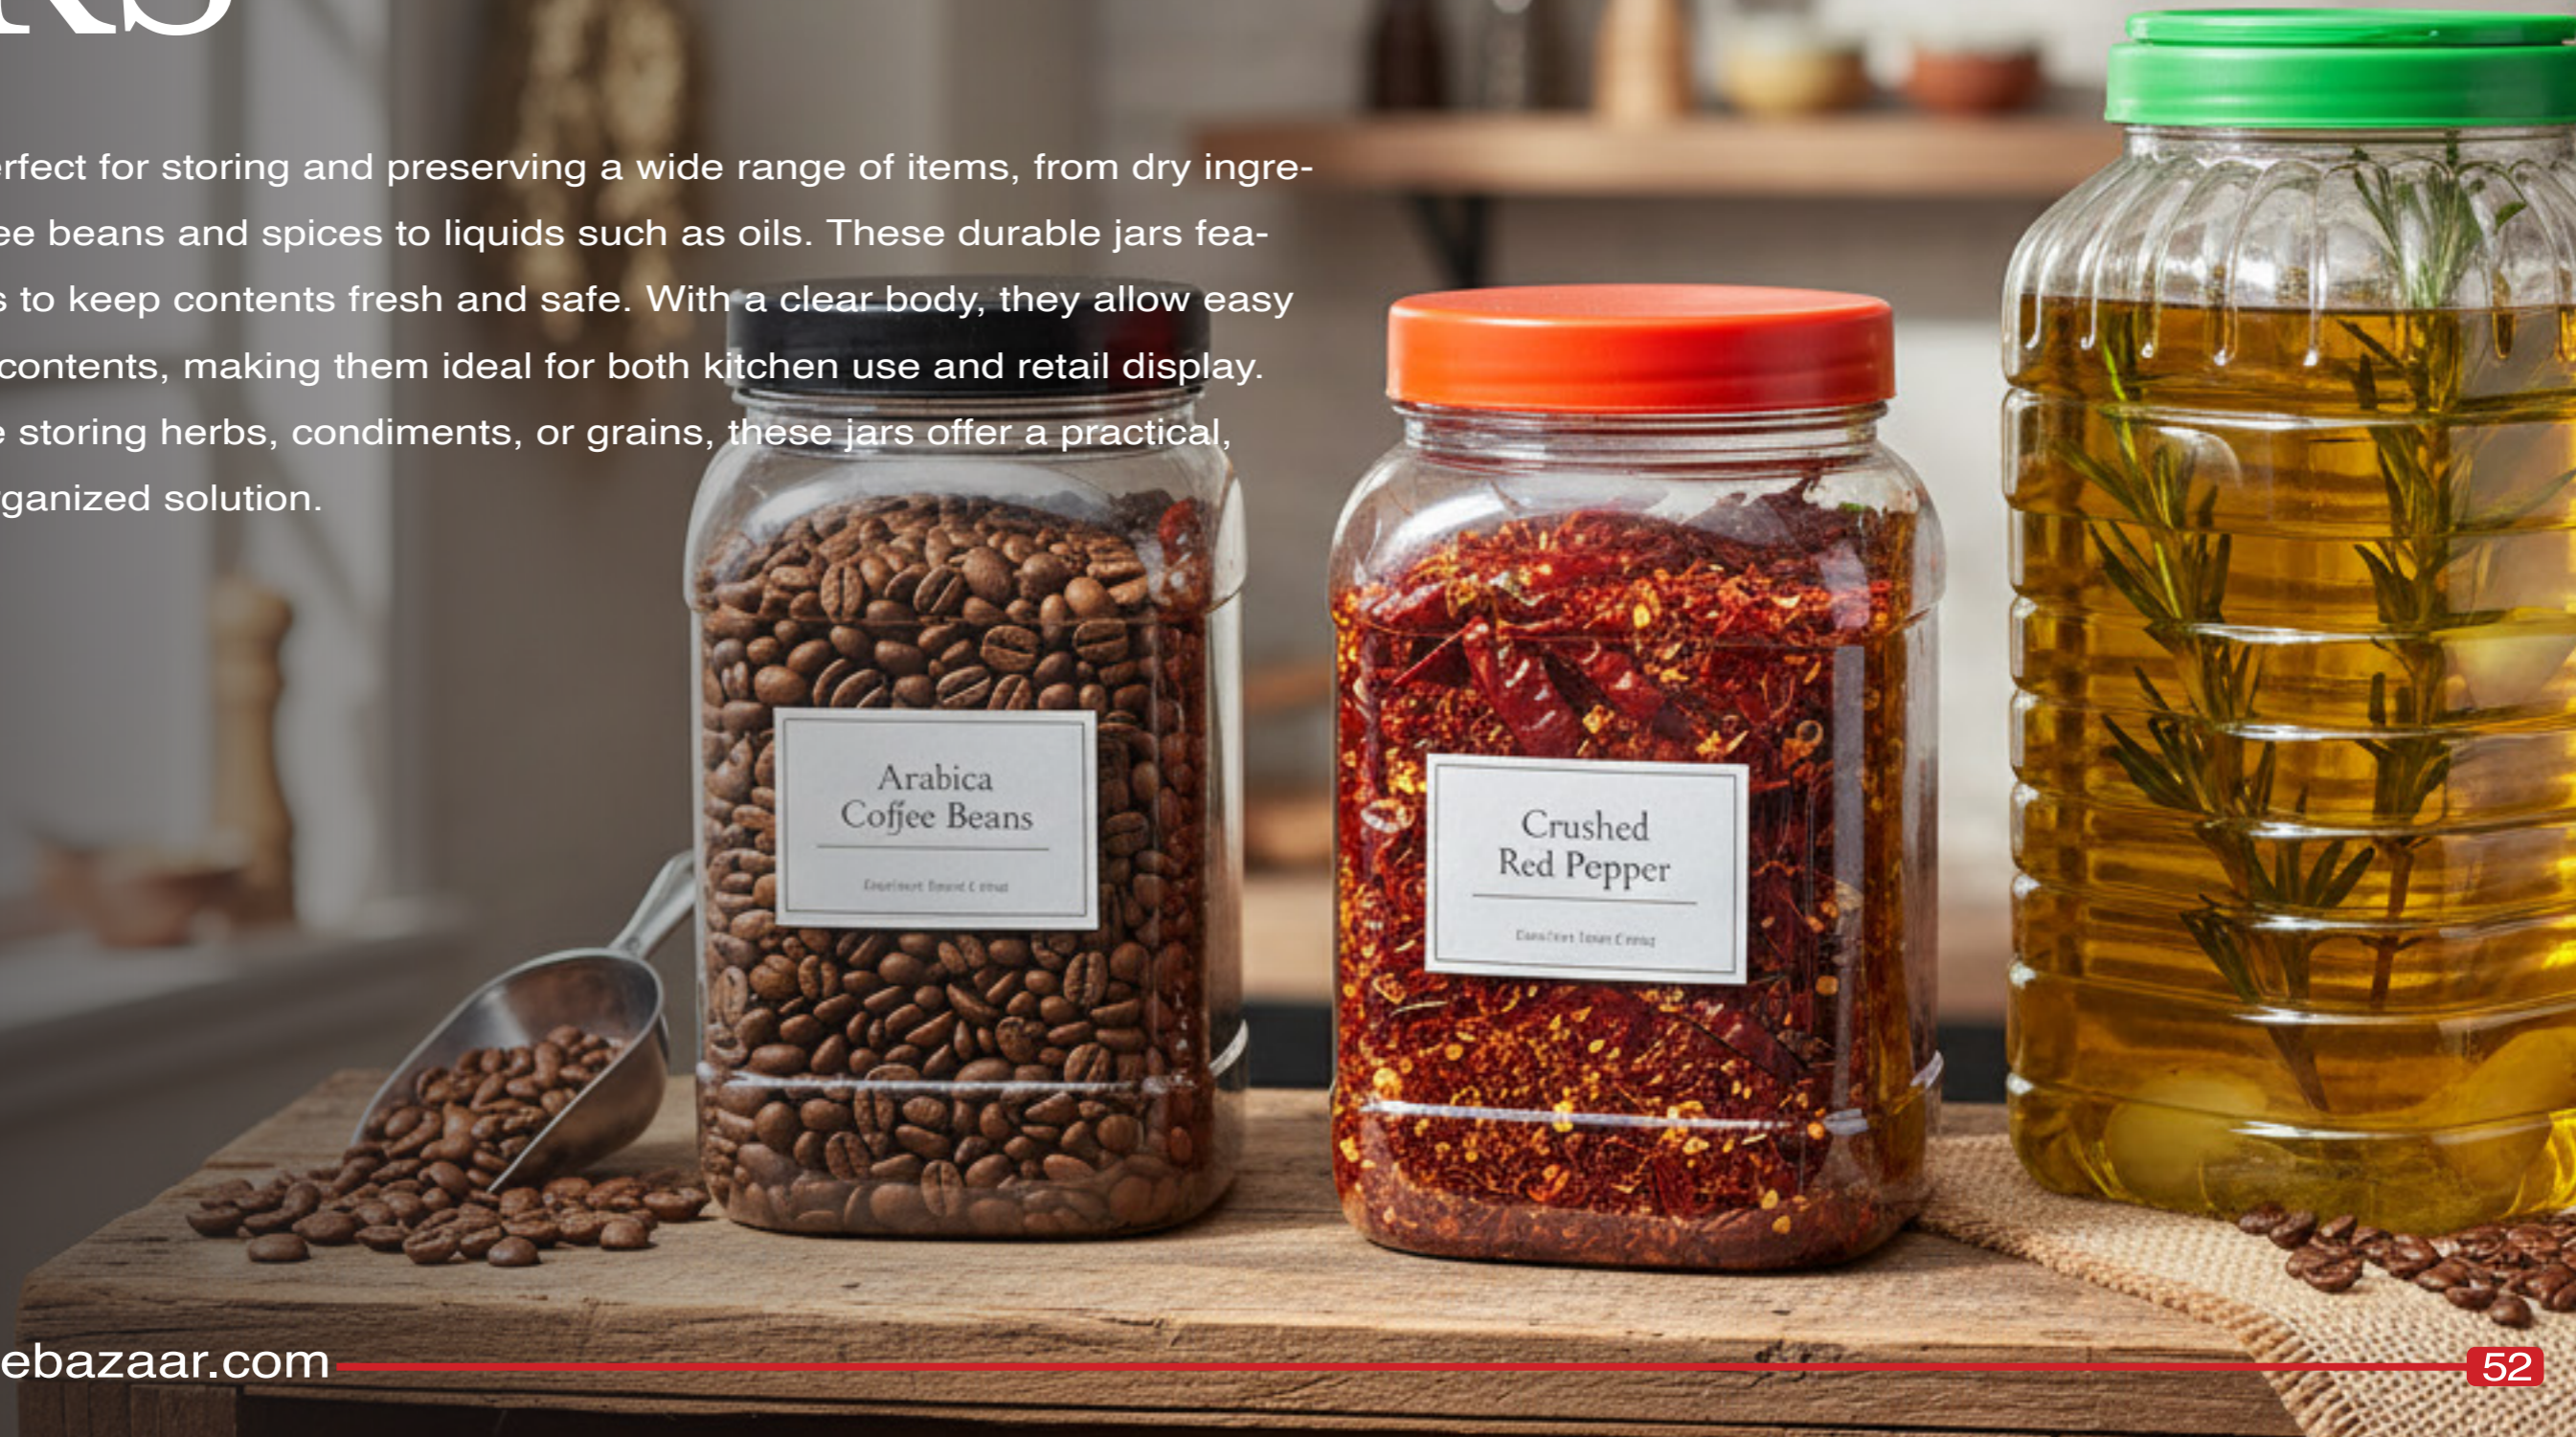

JARS

Our jars are perfect for storing and preserving a wide range of items, from dry ingredients like coffee beans and spices to liquids such as oils. These durable jars feature secure lids to keep contents fresh and safe. With a clear body, they allow easy visibility of the contents, making them ideal for both kitchen use and retail display. Whether you're storing herbs, condiments, or grains, these jars offer a practical, reliable, and organized solution.