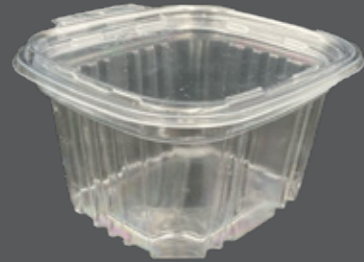

DELI 16oz

QTY	PRICE
25 PCS	Rs.900
50 PCS	Rs.1750
100 PCS	Rs.3500

CARTON QTY
300 PCS **Rs.10200**